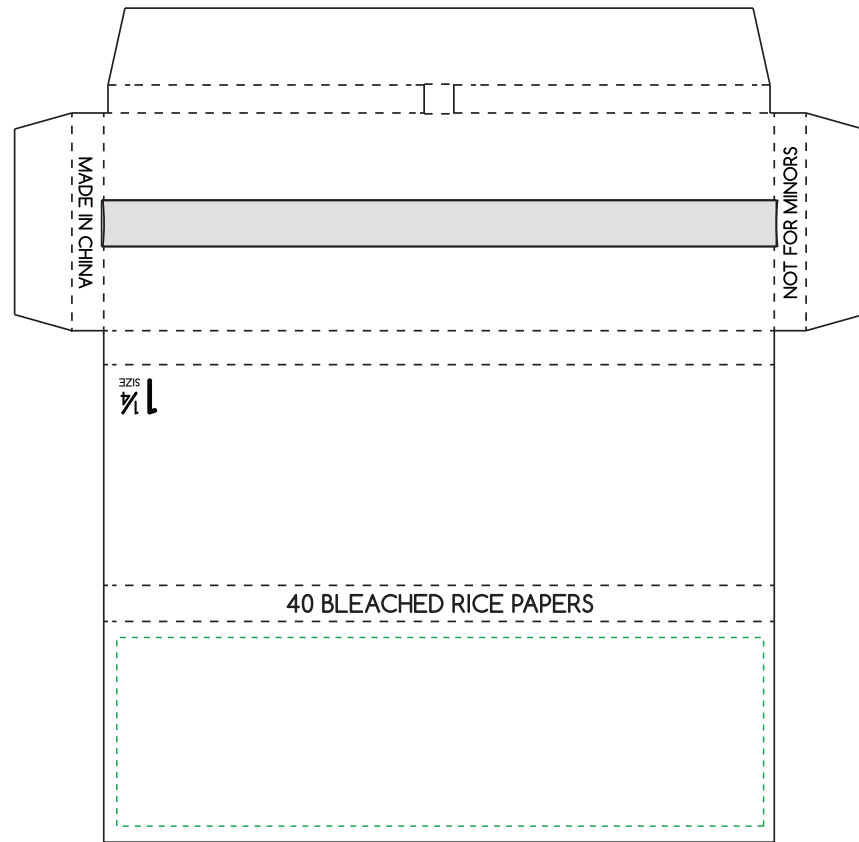

VIECO Inc. - Promotionchoice.com

Proof Sheet - Rolling Paper - Bleached 1.25 Size

Imprint Area: 2.75" x 0.75"; Fullcolor: 3.00" x 0.875"

Ink Color(s):

Small detail will fill in

Pad Print (1 color)

4CP Label

Note: Virtual Proofs are intended to be an approximate representation of what a client's logo might look like on our products. Logos and information printed on actual pieces may vary in color & size.