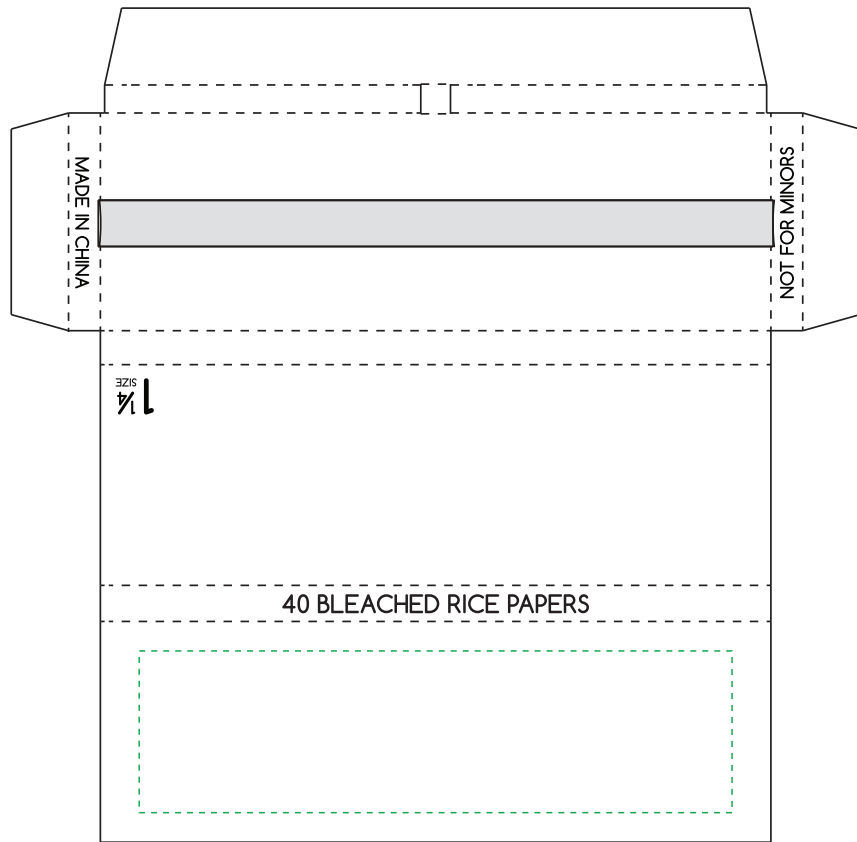

VIECO Inc. - Promotionchoice.com

Proof Sheet - Rolling Paper - Bleached 1.25 Size

Imprint Area: 2.75" x 0.75"; Fullcolor: 3.00" x 0.875"

Ink Color(s):

Small detail will fill in

Pad Print (1 color)

4CP Label

Note: Virtual Proofs are intended to be an approximate representation of what a client's logo might look like on our products. Logos and information printed on actual pieces may vary in color & size.